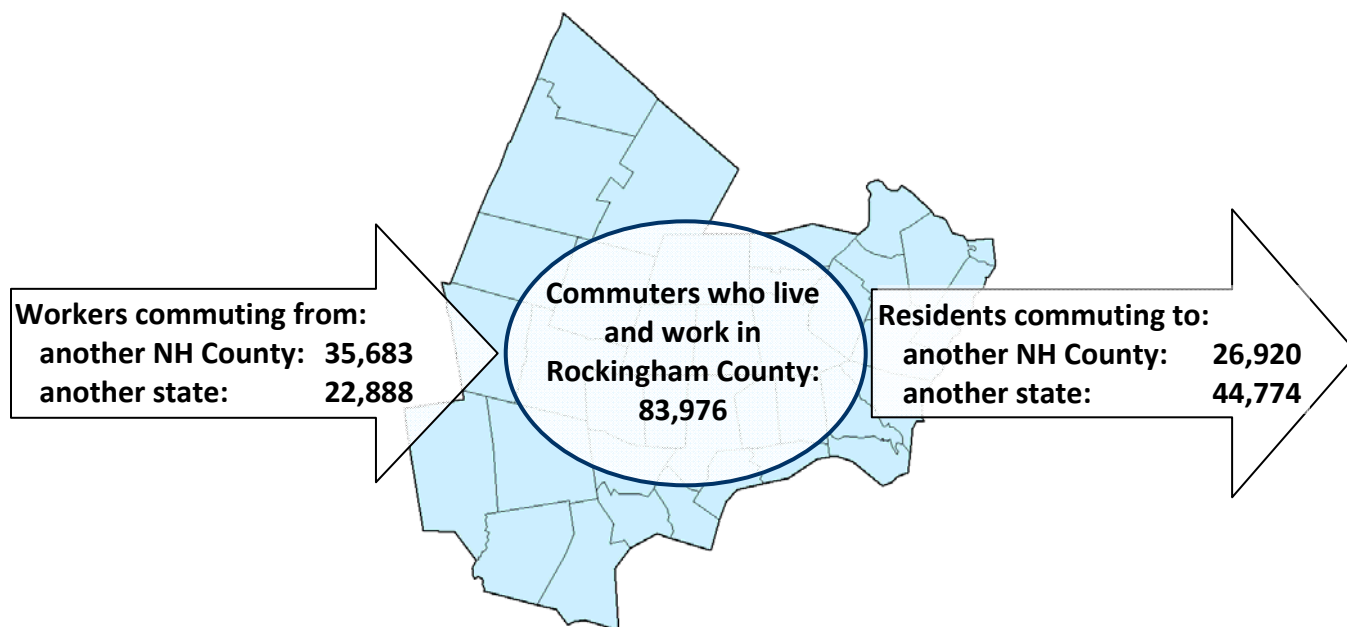

# Rockingham County Commuting Patterns

## Working in Rockingham County

- An average 142,547 of commuters age 16 and over travel to work in Rockingham County.
- Among those commuting to Rockingham County for work, 58.9 percent (83,976) also live in Rockingham County, 25.0 percent (35,683) live in another New Hampshire county, and 16.1 percent (22,888) live out-of-state.
- Of the workers who commute into Rockingham County from another New Hampshire county, 45.3 percent live in Strafford County and 41.2 percent live in Hillsborough County.
- Over a third (39.1 percent) of the workers who commute into Rockingham County for work live in another state; 95.5 percent of these in-commuters live in either Massachusetts or Maine.

## Residents of Rockingham County

- An average of 155,670 Rockingham County residents age 16 and over commute to work.
- Among Rockingham County's working residents, 53.9 percent (83,976) also live in the

county, 17.3 percent (26,920) work in another New Hampshire county, and 28.8 percent (44,774) work out-of-state.

- Nearly all Rockingham County residents who commute to another New Hampshire county for work travel to either Hillsborough County (63.0 percent), Strafford County (19.7 percent), or Merrimack County (15.1 percent).
- Of the Rockingham County residents who commute to work out-of-state, 91.0 percent travel to Massachusetts, and 5.8 percent travel to Maine.