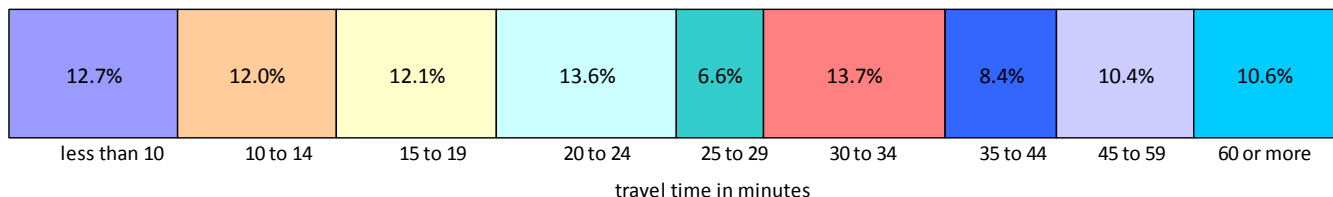

Where Rockingham County Workers Live

Total commuters traveling to work in Rockingham County	142,547
<i>Commuters who work and live in Rockingham County</i>	<i>83,976</i>
Rockingham County workers commuting from residences outside the county:	58,571
Other New Hampshire counties	
Belknap County	564
Carroll County	415
Cheshire County	243
Coös County	30
Grafton County	215
Hillsborough County	14,689
Merrimack County	3,322
Strafford County	16,152
Sullivan County	53
Other states	
Connecticut	284
Maine	8,371
Massachusetts	13,491
New York	175
Rhode Island	97
Vermont	53
Other US states	417

Where Rockingham County Residents Work

Rockingham County residents commuting to work	155,670
<i>Residents commuting to work in Rockingham County</i>	<i>83,976</i>
Residents commuting to work out of Rockingham County:	71,694
To other New Hampshire Counties:	
Belknap County	198
Carroll County	144
Cheshire County	39
Coös County	58
Grafton County	94
Hillsborough County	16,966
Merrimack County	4,067
Strafford County	5,310
Sullivan County	44
To other States:	
Connecticut	120
Maine	2,592
Massachusetts	40,730
New York	318
Rhode Island	58
Vermont	64
Other US States	777
To other countries/at sea	115

Travel Time to Work

Mean Travel Time to Work: 28.6 minutes

Workers 16 years and older who did not work at home

About the American Community Survey

The American Community Survey (ACS) is an ongoing survey conducted by the US Census Bureau, designed to provide more current data than available through a decennial Census. Commuting data were compiled from ACS survey responses gathered over a five-year period, from 2006 to 2010. Respondents were asked if they worked, where they worked, and how long it usually took for them to go from home to work, among other questions.

Prepared by: Economic and Labor Market Information Bureau, New Hampshire Employment Security
Concord, New Hampshire 03301 • (603) 228-4124