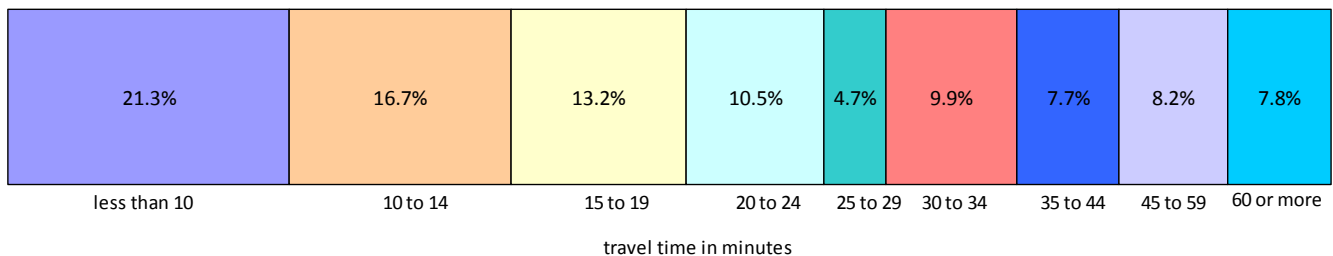

Where Belknap County Workers Live

Commuters traveling to work in Belknap County	27,627
<i>Commuters who work and live in Belknap County</i>	<i>19,899</i>
Belknap County workers commuting from residences outside the county:	7,728
In other New Hampshire counties	
Carroll County	1,168
Cheshire County	10
Coös County	10
Grafton County	1,794
Hillsborough County	342
Merrimack County	3,456
Rockingham County	198
Strafford County	418
Sullivan County	25
In other states	
Connecticut	0
Maine	107
Massachusetts	106
New York	16
Rhode Island	0
Vermont	19
Other US states	59

Where Belknap County Residents Work

Belknap County residents commuting to work	29,976
<i>Commuters who live and work in Belknap County</i>	<i>19,899</i>
Residents commuting to work out of Belknap County:	10,077
To other New Hampshire Counties	
Carroll County	763
Cheshire County	14
Coös County	7
Grafton County	1,026
Hillsborough County	975
Merrimack County	5,045
Rockingham County	564
Strafford County	774
Sullivan County	5
To other states	
Connecticut	19
Maine	113
Massachusetts	461
New York	32
Rhode Island	10
Vermont	28
Other US states	211
To other countries/at sea	30

Travel Time to Work

Workers 16 years and older who did not work at home

Mean Travel Time to Work: 24.4 minutes

About the American Community Survey

The American Community Survey (ACS) is an ongoing survey conducted by the US Census Bureau, designed to provide more current data than available through a decennial Census. Commuting data were compiled from ACS survey responses gathered over a five-year period, from 2006 to 2010. Respondents were asked if they worked, where they worked, and how long it usually took for them to go from home to work, among other questions.

Prepared by: Economic and Labor Market Information Bureau, New Hampshire Employment Security
Concord, New Hampshire 03301 • (603) 228-4124