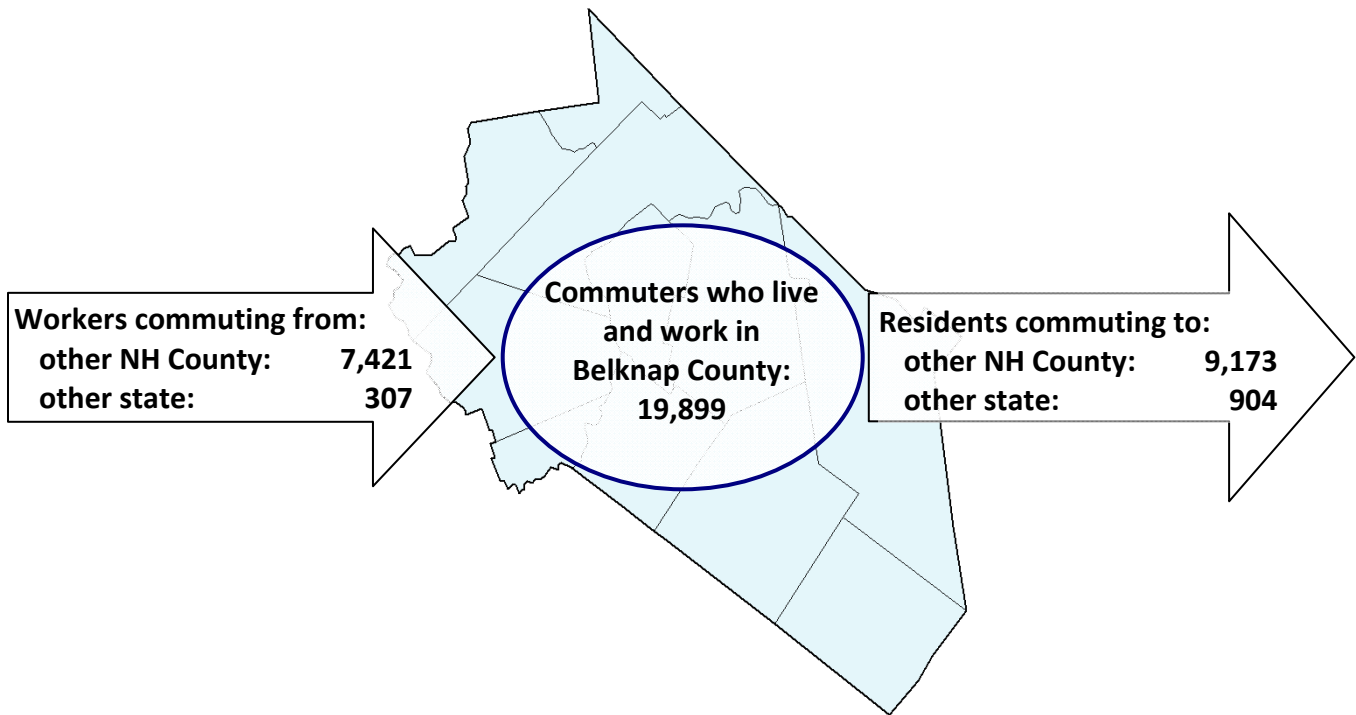

Belknap County Commuting Patterns

Working in Belknap County

- An average of 27,627 commuters age 16 and over travel to work in Belknap County.
- Among all workers who travel to a job in Belknap County, 72.0 percent (19,899) also live in Belknap County, 26.9 percent (7,421) live in another New Hampshire county, and 1.1 percent (307) live out-of-state.
- Nearly all (96.0 percent) of those who travel into Belknap County from elsewhere live in another New Hampshire county.
- Of the workers commuting into Belknap County from another New Hampshire county, 46.6 percent live in Merrimack County and 24.2 percent live in Grafton County.

Residents of Belknap County

- An average of 29,976 Belknap County residents age 16 and over commuted to work.
- Among Belknap County's working residents, 66.4 percent (19,899) commute to work in

Belknap County, 30.6 percent (9,173) commute to another New Hampshire county, and 3.0 percent (904) commute out of state.

- Of the 9,173 Belknap County residents who travel to work in another New Hampshire county, 55.0 percent commute to Merrimack County, 11.2 percent commute to Grafton County, and 10.6 percent commute to Hillsborough County.
- Over half of the Belknap County residents who commute to Merrimack County for work travel to Concord.

Belknap County, NH In-County Commuters

- There are 19,899 residents of Belknap County age 16 and over who commute to work within the county.
- Among those who both live and work in Belknap County, 39.5 percent commute to work in Laconia, 12.4 percent commute to Meredith, 11.7 percent commute to Gilford, and 11.7 percent commute to Tilton.